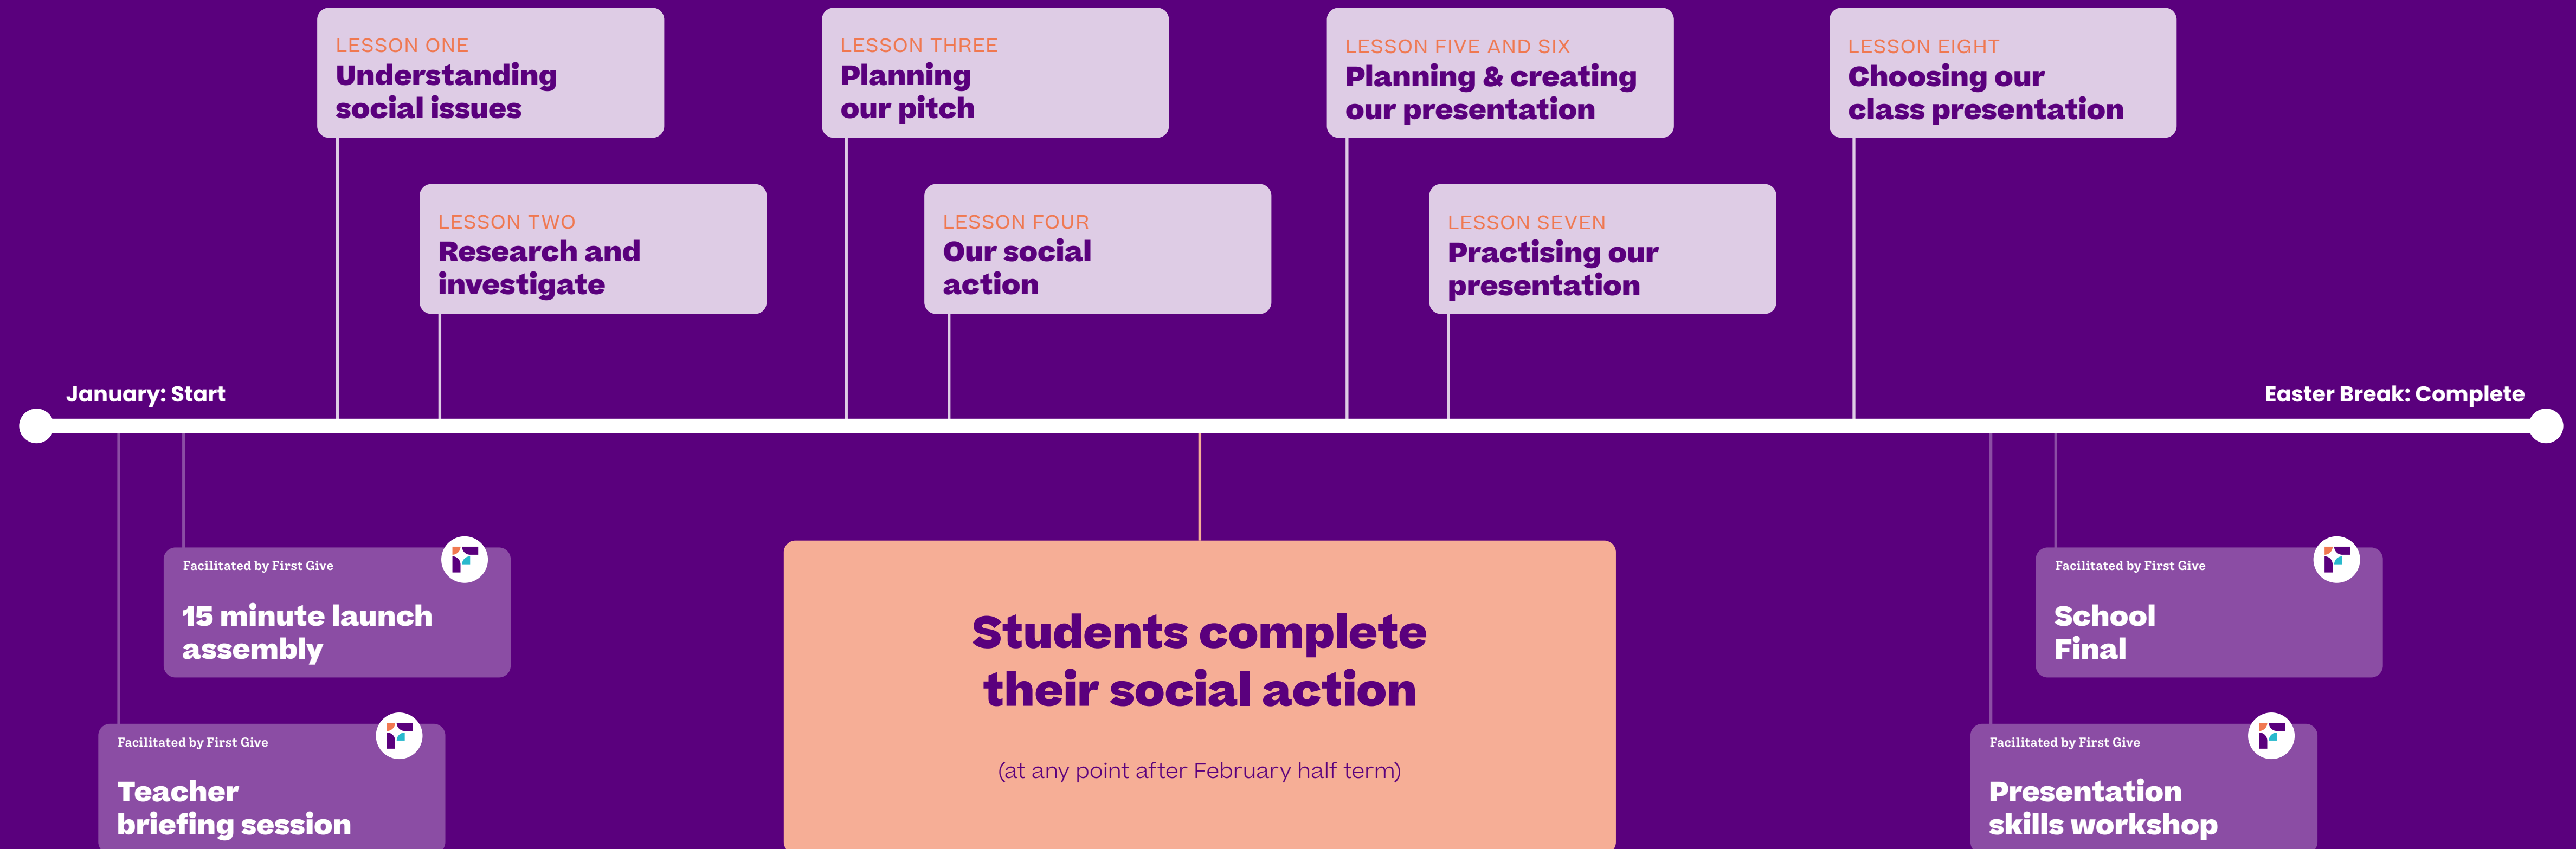

First Give Delivery

Start your First Give programme next Spring term and deliver across eight dedicated classroom sessions (e.g. PSHE)

So, why join up for the Spring programme?

Well, to start with, you'll kick off with our facilitated teacher briefing straight away in January, and end up with a fantastic end of term celebration at your First Give Final before the Easter break.

Your students can break up not only proud of the work they have done, but inspired by all their year group's local charity work and social action. And of course, your school's winning charity are likely to be particularly grateful for the timing of your students support and £1,000 donation!